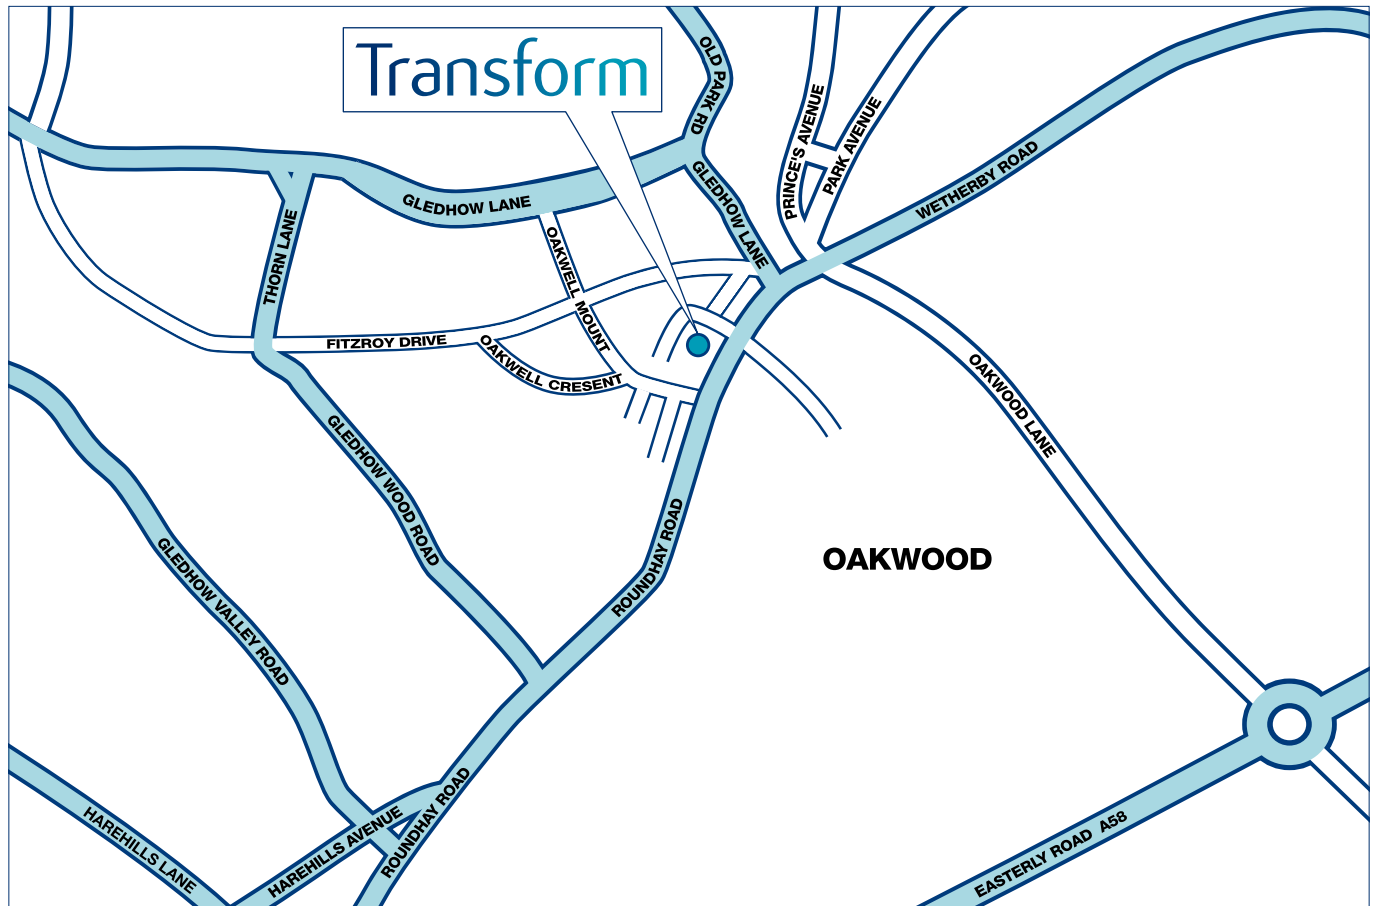

# How to find our Leeds Clinic

Princes House, 635 Roundhay Road, Oakwood, Leeds LS8 4BD

Tel: 0113 240 9091

Fax: 0113 240 9060

## By rail

Leeds Clinic is approximately 10 minutes away from Leeds City Station by taxi.

## By road

**From the South** – follow A58 (Wetherby) through Leeds City Centre. Approximately 2 miles out of the centre, come off the A58 and follow signs to Roundhay Park, Tropical World and Oakwood. After passing Tesco supermarket on your left, continue for 200 yards where you will find the Transform Clinic above Lloyds TSB bank.

**From the North** – at Wetherby roundabout on the ring road, follow signs for A58 (City Centre). After 0.5 miles, take the first right turn (signposted for Roundhay). After approximately one mile, you'll come across a set of traffic lights. Go straight on, and you'll come across the Transform Clinic on the right, above the Lloyds TSB bank.